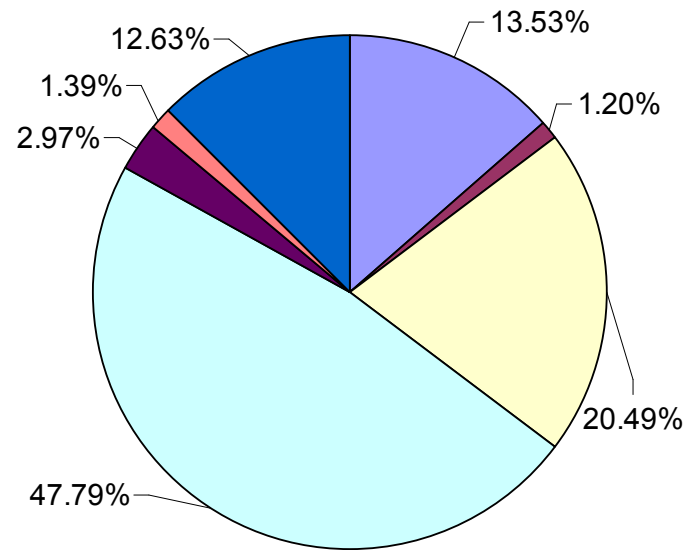

Wood Pellet Production Energy Inputs

- Raw Material Inbound Transportation
- Raw Material Handling and Storage
- Raw Material Grinding
- Pelleting
- Conveyors, Augers, Elevators
- Process Heat Removal (Cooler)
- Finished Pellet Delivery