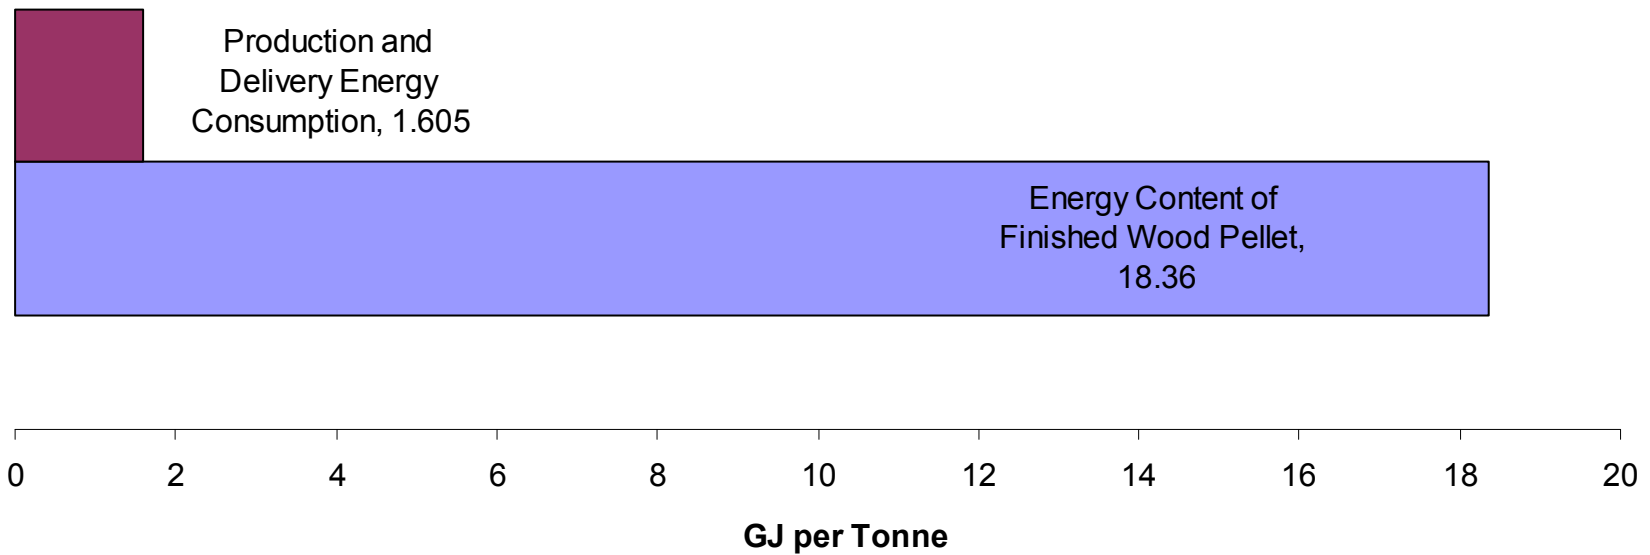

Life Cycle – Return on Energy – **11.4x**